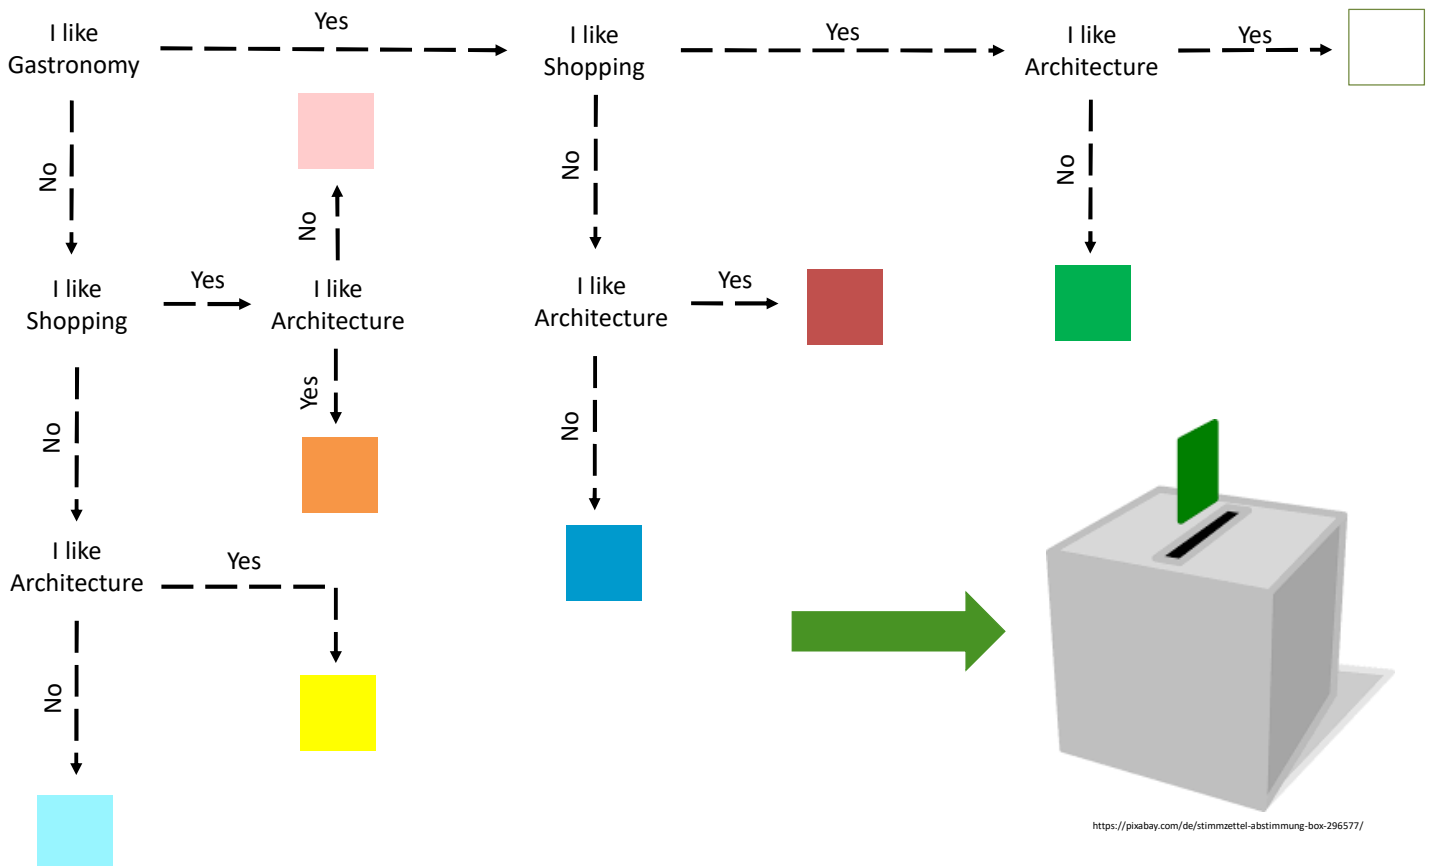

What Are Your Interests?